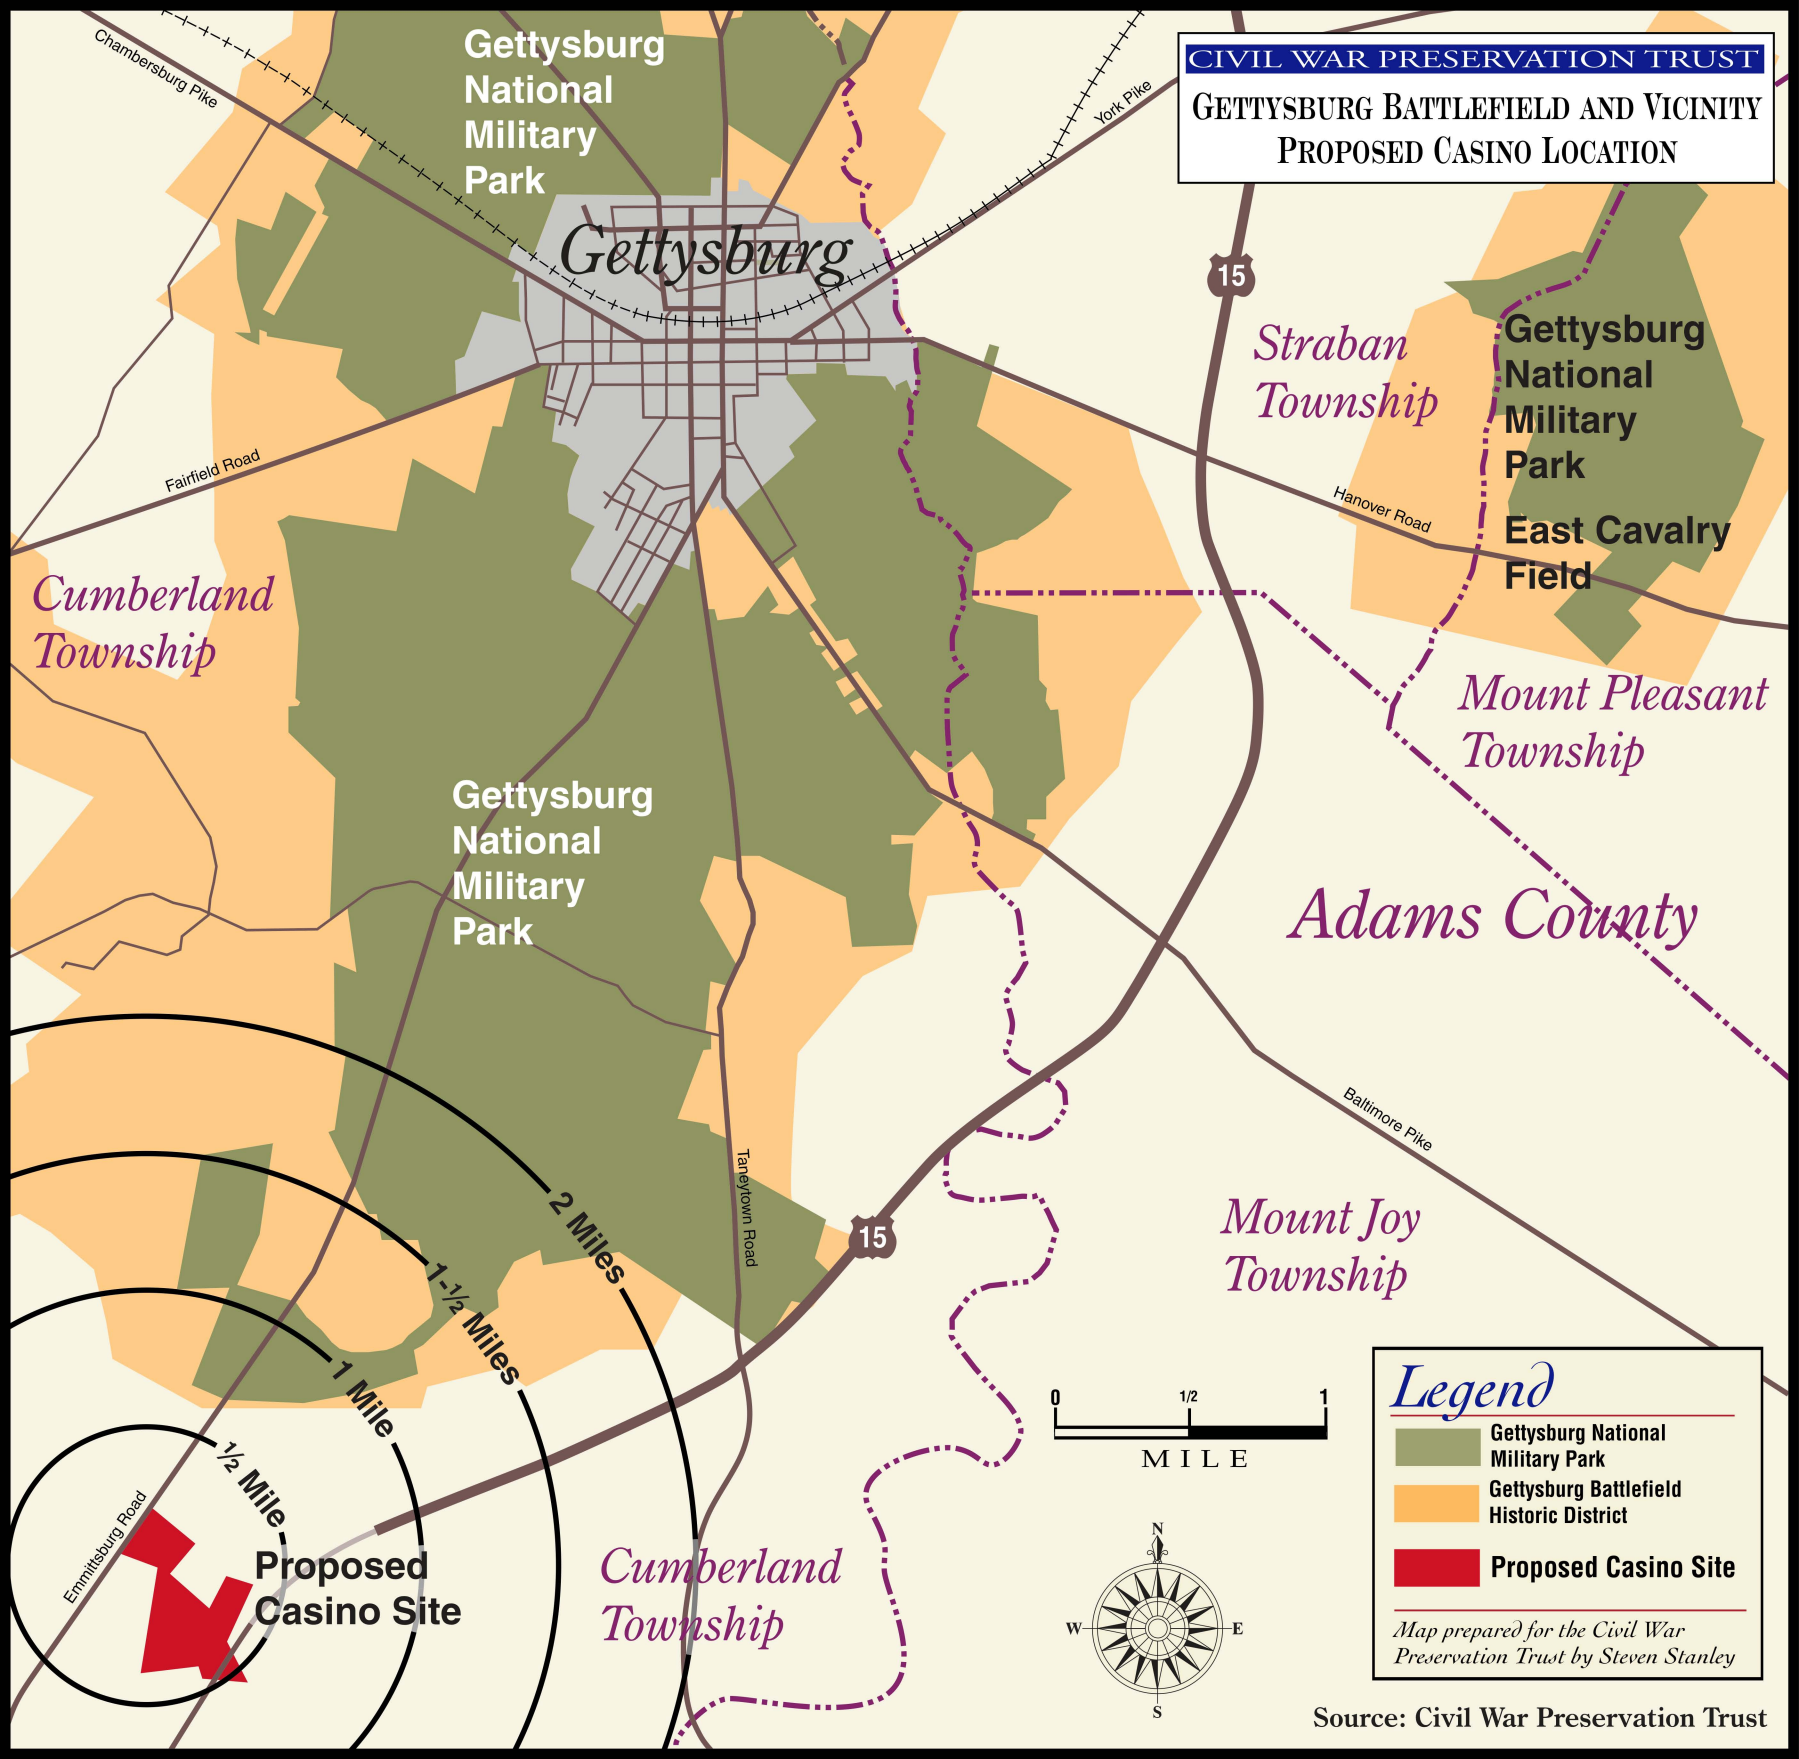

CIVIL WAR PRESERVATION TRUST

**GETTYSBURG BATTLEFIELD AND VICINITY
PROPOSED CASINO LOCATION**

Legend

- Gettysburg National Military Park
- Gettysburg Battlefield Historic District
- Proposed Casino Site

Map prepared for the Civil War Preservation Trust by Steven Stanley

Source: Civil War Preservation Trust